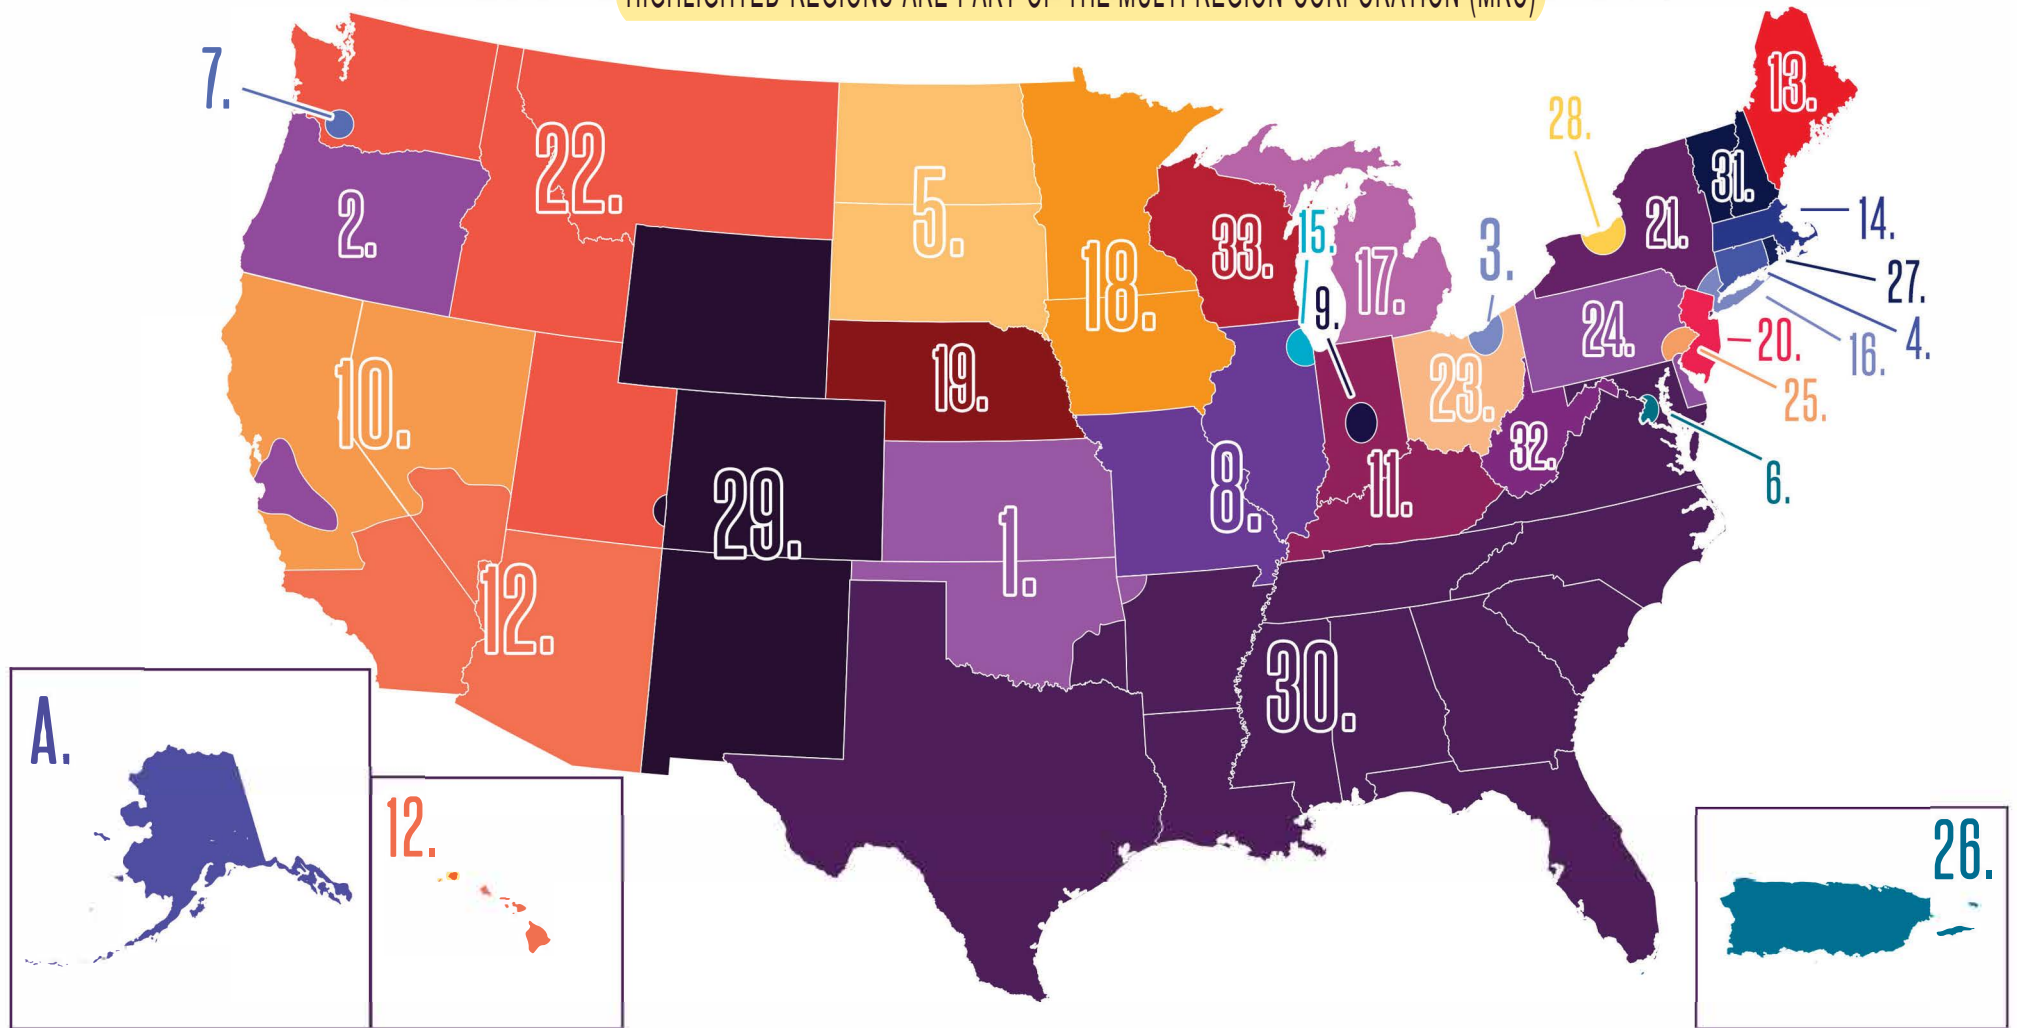

REGIONS OF AMERICAN BAPTIST CHURCHES USA

HIGHLIGHTED REGIONS ARE PART OF THE MULTI-REGION CORPORATION (MRC)

- 1. CENTRAL (INCLUDES KANSAS, OKLAHOMA & ARKANSAS)
- 2. CENTRAL PACIFIC COAST (INCLUDES OREGON & CALIFORNIA)
- 3. CLEVELAND
- 4. CONNECTICUT
- 5. DAKOTAS
- 6. DISTRICT OF COLUMBIA
- 7. EVERGREEN
- 8. GREAT RIVERS (INCLUDES ILLINOIS & MISSOURI)
- 9. GREATER INDIANAPOLIS
- 10. GROWING HEALTHY CHURCHES (INCLUDES CALIFORNIA & NEVADA)

- 11. INDIANA & KENTUCKY
- 12. LOS ANGELES, SOUTHWEST & HAWAII (INCLUDES ARIZONA, HAWAII, SOUTHERN CALIFORNIA & SOUTHERN NEVADA)
- 13. MAINE
- 14. MASSACHUSETTS
- 15. METROPOLITAN CHICAGO
- 16. METROPOLITAN NEW YORK
- 17. MICHIGAN
- 18. MID-AMERICAN (INCLUDES IOWA & MINNESOTA)
- 19. NEBRASKA

- 20. NEW JERSEY
- 21. NEW YORK
- 22. NORTHWEST (INCLUDES IDAHO, MONTANA, UTAH & WASHINGTON)
- 23. OHIO
- 24. PENNSYLVANIA & DELAWARE
- 25. PHILADELPHIA
- 26. PUERTO RICO
- 27. RHODE ISLAND
- 28. ROCHESTER/GENESEE
- 29. ROCKY MOUNTAINS (INCLUDES WYOMING, COLORADO, UTAH & NEW MEXICO)

- 30. SOUTH (INCLUDES ALABAMA, ARKANSAS, FLORIDA, GEORGIA, LOUISIANA, MARYLAND, MISSISSIPPI, NORTH CAROLINA, OKLAHOMA, SOUTH CAROLINA, TENNESSEE, TEXAS & VIRGINIA)
- 31. VERMONT & NEW HAMPSHIRE
- 32. WEST VIRGINIA
- 33. WISCONSIN
- A. ALASKA BAPTIST CHURCHES